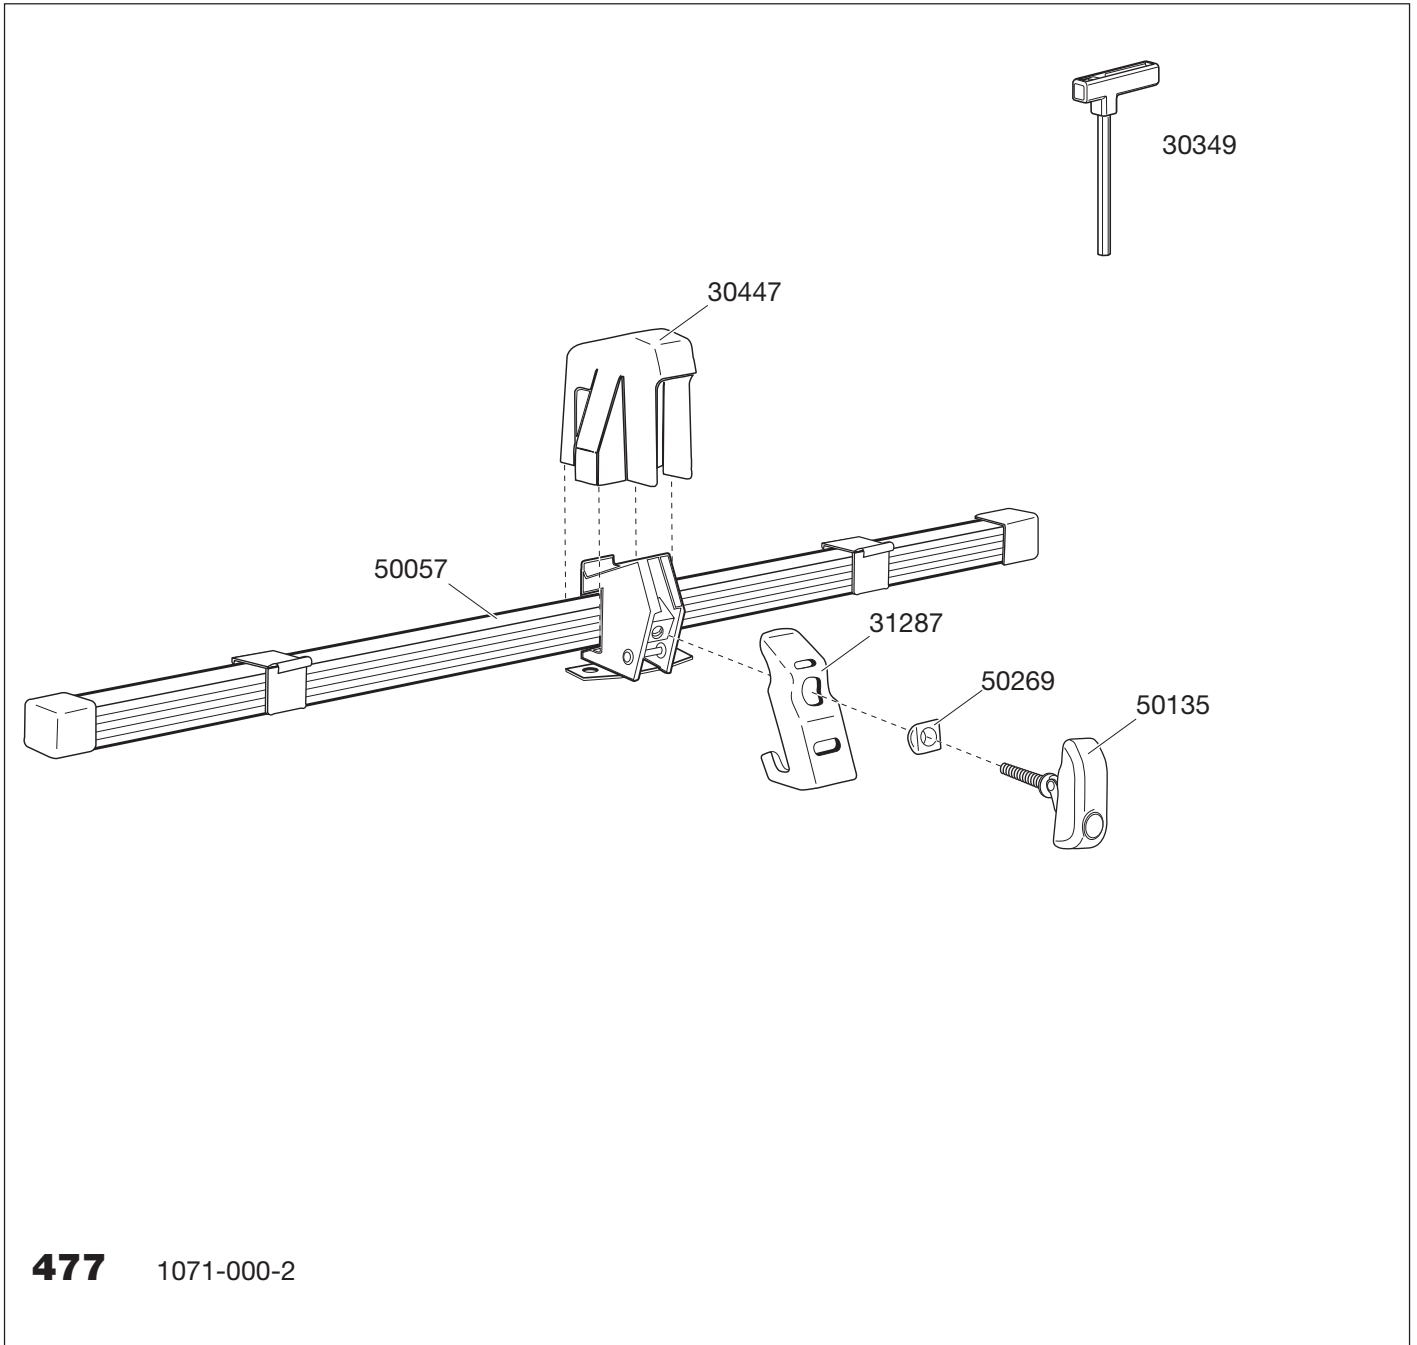

# Short roof adapter 477

## For foot pack 950

### Individual packs

Product	EAN	KG	L/B/H in cm
<b>477</b>	7313020004778	3,7	84/12/9

### Pallet

Product	Qty/kg	L/W/H in cm
<b>477</b>	60/231	120/80/104